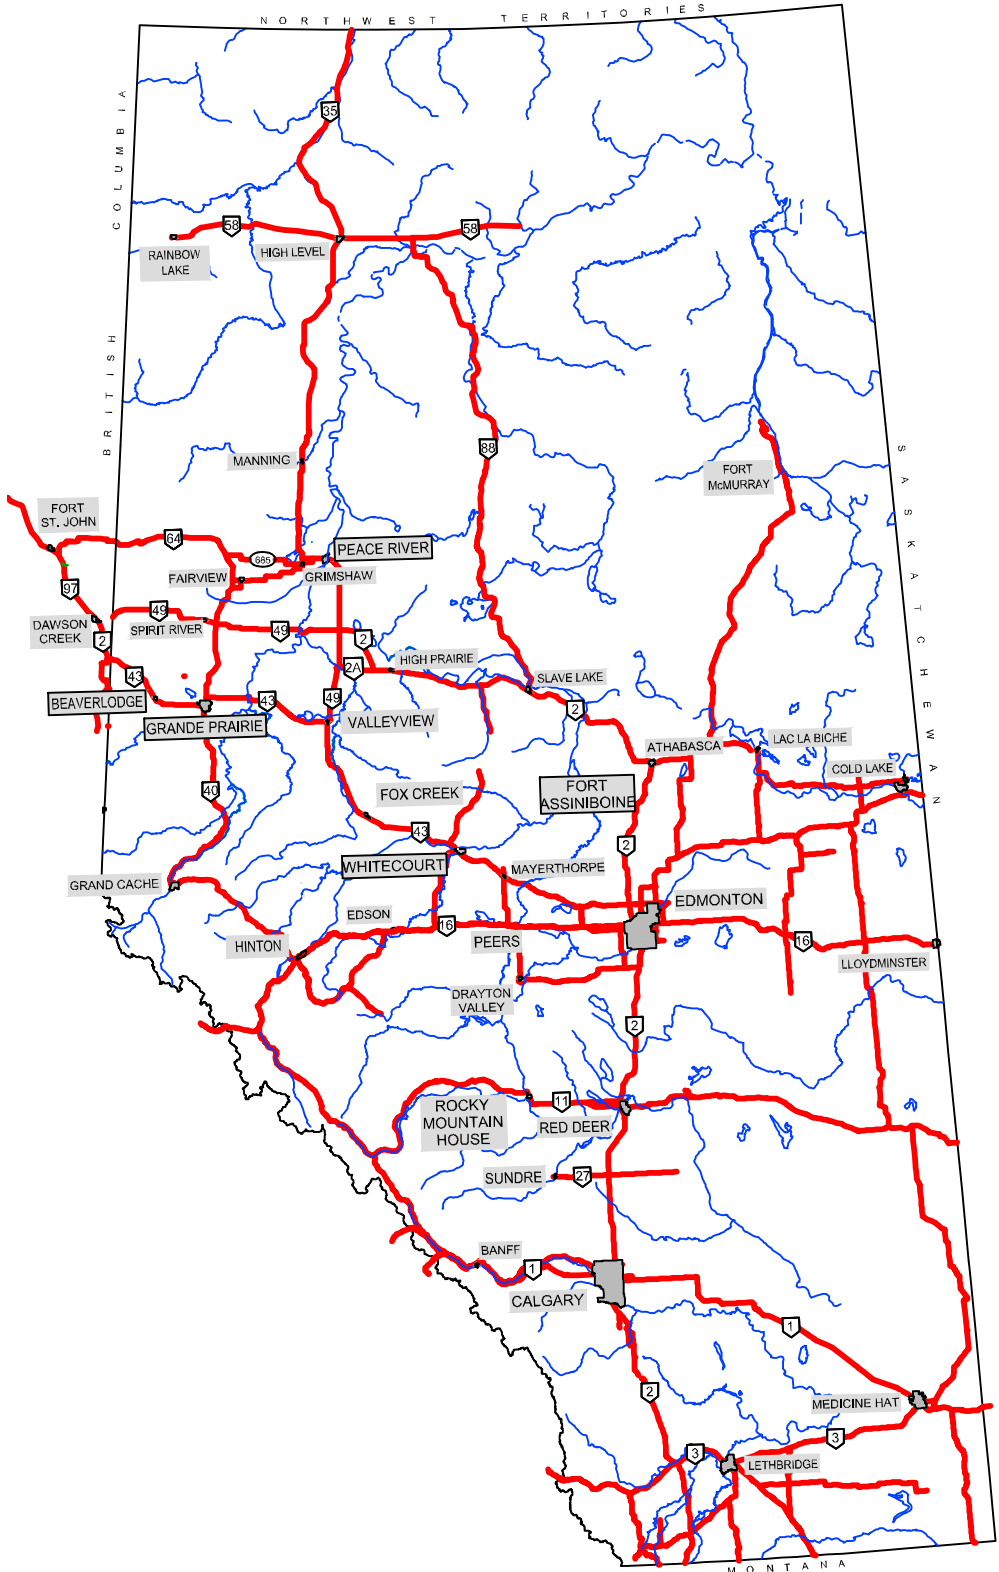

Thursday, July 23rd

Day off Racing

Friday, July 24th

9:30am. - Whitecourt, AB

Whitecourt to Berland River (Pipeline Bridge) - 73 miles

2:30pm. - Whitecourt, AB

Berland River (Pipeline Bridge) to Whitecourt - 73 miles

Saturday, July 25th

10:00am. - Whitecourt, AB

Whitecourt Circuit Races - 6 or 8 Laps - 30 or 40 miles

6:00pm. - Whitecourt, AB @ Whitecourt Curling Rink

6:00pm. - Awards Banquet - Drinks

7:30pm. - Awards Banquet - Supper