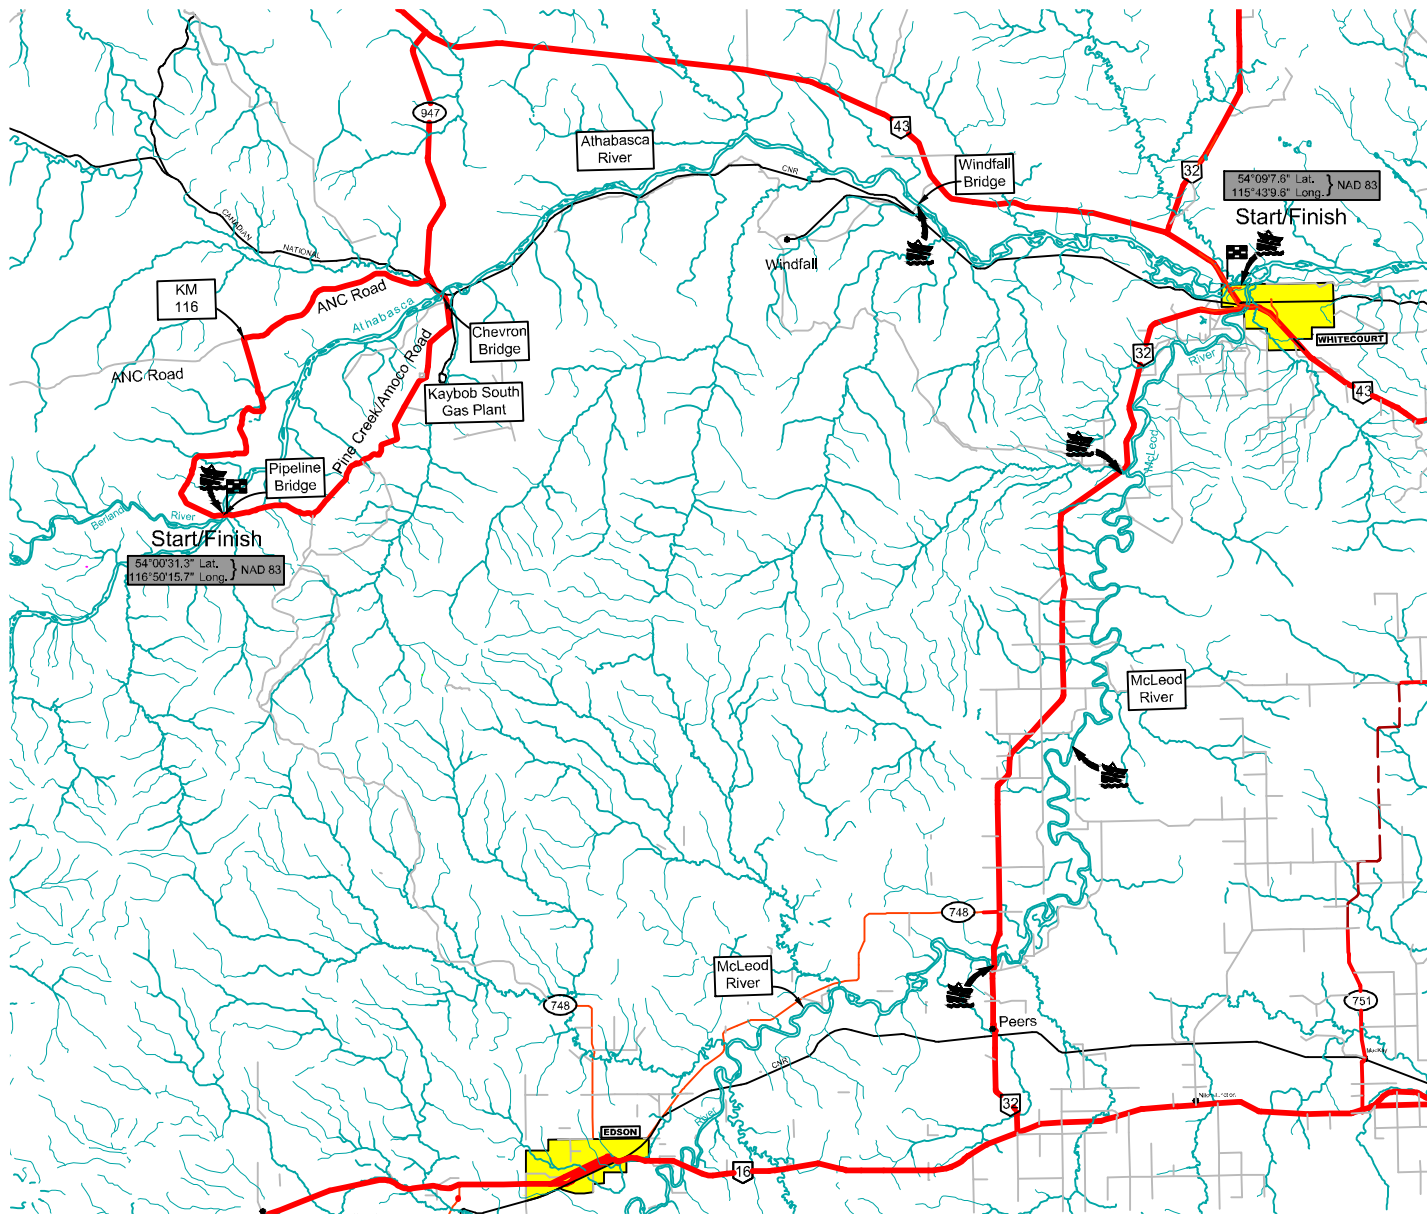

Thursday, July 23rd

Day off Racing

Friday, July 24th

9:30am. - Whitecourt, AB

Whitecourt to Berland River (Pipeline Bridge) - 73 miles

2:30pm. - Whitecourt, AB

Berland River (Pipeline Bridge) to Whitecourt - 73 miles

Scale = 1:50,000

Wednesday, July 22nd - Fort St. John, BC

10:00am.

Circuit Races on the Peace River - 5 Laps - 30 miles

Legend	
Boat Launch	
Campground	
Buoy	

CONTACTS:
 Brian McGregor 780-814-4433
 Tim Greber 780-831-5240
 Darren Weaver 780-618-8828
 Trapper Wolsey 250-262-7411
 Karey Crawford 780-778-1465

Toll Free: 1-800-465-6233
www.altusgeomatics.com

OUTLAW EAGLE & TIDY TRUCKING 2015 WORLD JET BOAT MARATHON Whitecourt to Berland River (Pipeline Bridge)

Friday, July 24th - Whitecourt, AB
9:30am. - Whitecourt, AB
Whitecourt to Berland River (Pipeline Bridge) - 73 miles
2:30pm. - Whitecourt, AB
Berland River (Pipeline Bridge) to Whitecourt - 73 miles

OUTLAW EAGLE & TIDY TRUCKING 2015 WORLD JET BOAT MARATHON

Whitecourt Circuit Races

July 25th, 2015 - 10:00am
6 or 8 Laps - 30 or 40 Miles

CONTACTS:
Brian McGregor 780-814-4433
Tim Greber 780-831-5240
Darren Weaver 780-618-8828
Trapper Wolsey 250-262-7411
Karey Crawford 780-778-1465