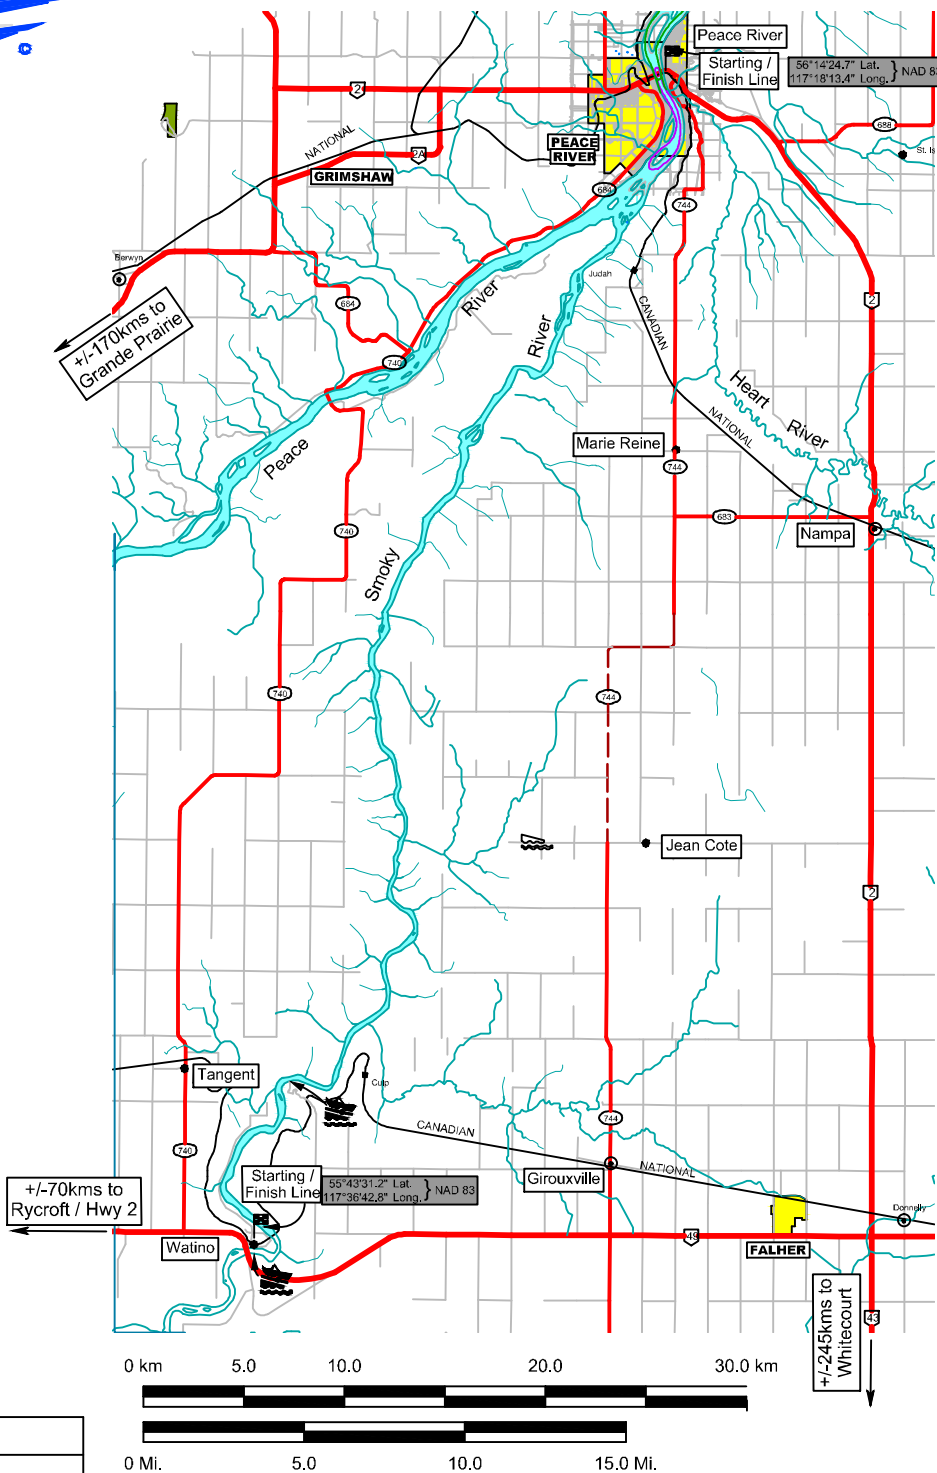

July 19th, 2015 - 9:00am

Peace River to Watino Bridge - 44 Miles

July 19th, 2015 - 2:00pm

Watino Bridge to Peace River - 44 Miles