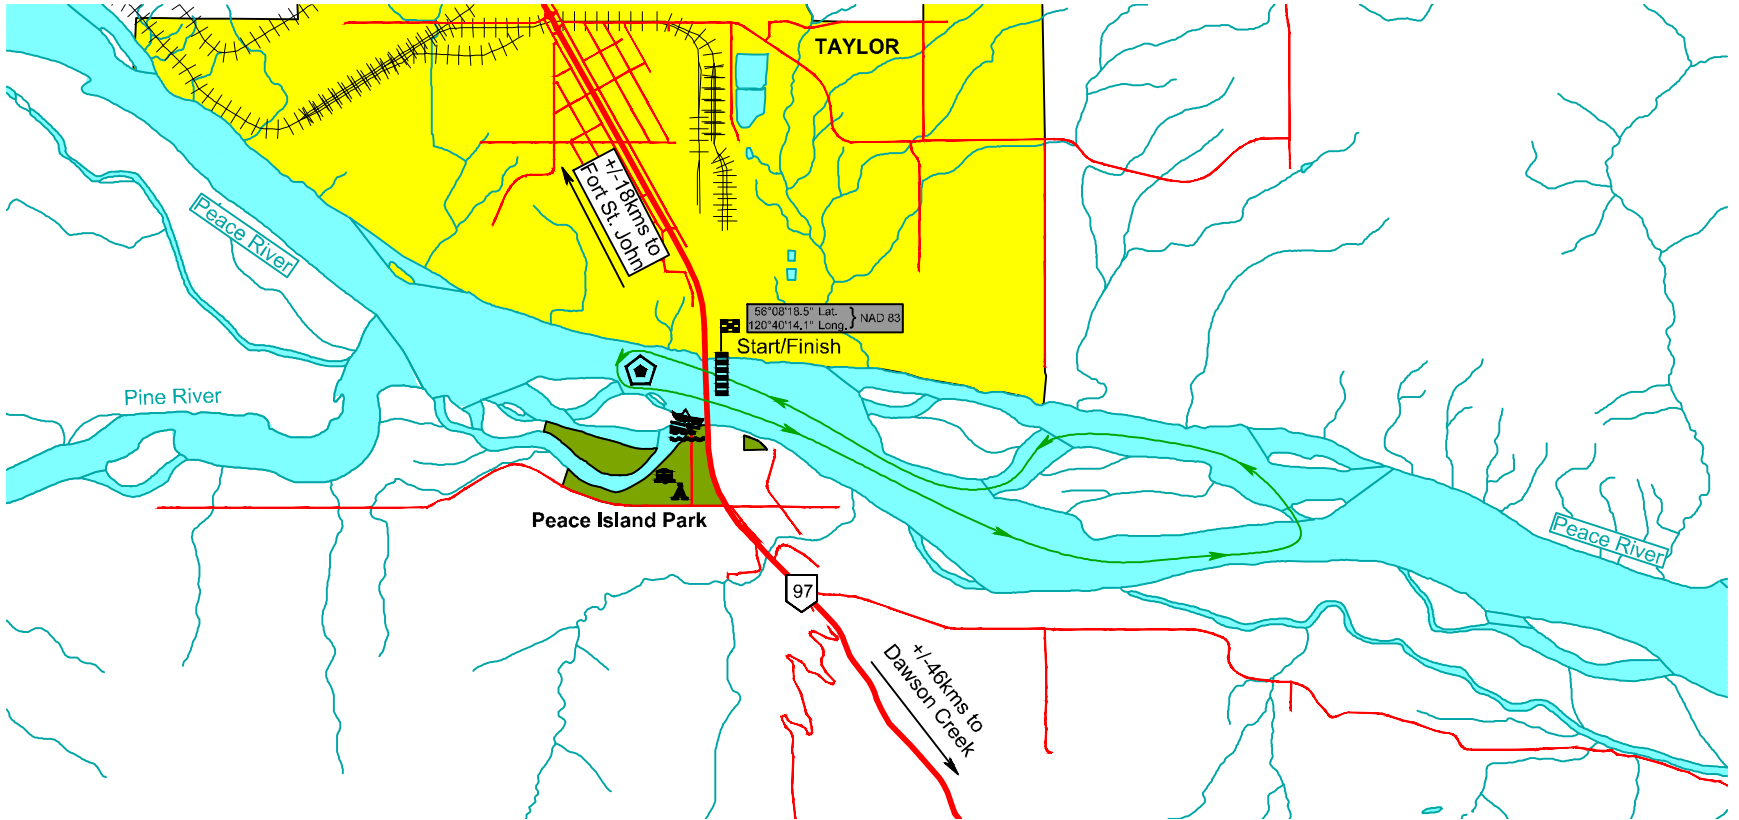

Thursday, July 23rd

Day off Racing

Friday, July 24th

9:30am. - Whitecourt, AB

Whitecourt to Berland River (Pipeline Bridge) - 73 miles

2:30pm. - Whitecourt, AB

Berland River (Pipeline Bridge) to Whitecourt - 73 miles

Altus Geomatics

Toll Free: 1-800-465-6233
www.altusgeomatics.com

OUTLAW EAGLE & TIDY TRUCKING 2015 WORLD JET BOAT MARATHON Circuit Races on the Peace River

0 km 0.5 1.0 2.0 3.0 4.0 km

0 Mi. 0.25 0.5 1.0 1.5 2.0 Mi.

Scale = 1:50,000

Wednesday, July 22nd - Fort St. John, BC

10:00am.

Circuit Races on the Peace River - 5 Laps - 30 miles

Legend	
Boat Launch	
Campground	
Buoy	

CONTACTS:
 Brian McGregor 780-814-4433
 Tim Greber 780-831-5240
 Darren Weaver 780-618-8828
 Trapper Wolsey 250-262-7411
 Karey Crawford 780-778-1465

Toll Free: 1-800-465-6233
www.altusgeomatics.com

OUTLAW EAGLE & TIDY TRUCKING 2015 WORLD JET BOAT MARATHON Whitecourt to Berland River (Pipeline Bridge)

Friday, July 24th - Whitecourt, AB
9:30am. - Whitecourt, AB
Whitecourt to Berland River (Pipeline Bridge) - 73 miles
2:30pm. - Whitecourt, AB
Berland River (Pipeline Bridge) to Whitecourt - 73 miles