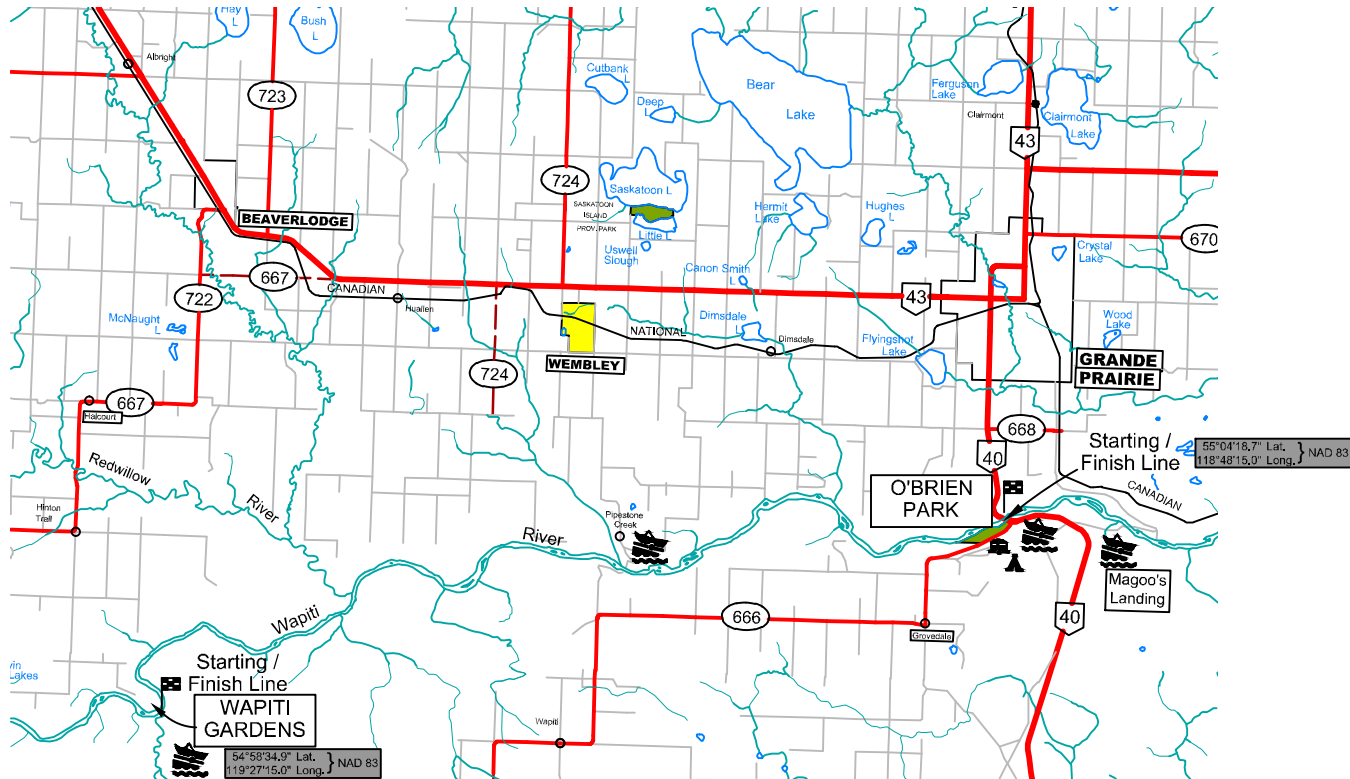

Starting /
Finish Line
WAPITI
GARDENS
54°58'34.9" Lat.
119°27'15.0" Long. } NAD 83

Starting /
Finish Line
55°04'18.7" Lat.
118°48'15.0" Long. } NAD 83

Legend

- Boat Launch
- Campground
- Spectator Viewing Area

CONTACTS:
Brian McGregor 780-814-4433
Tim Greber 780-831-5240
Darren Weaver 780-618-8828
Trapper Wolsey 250-262-7411
Karey Crawford 780-778-1465

Toll Free: 1-800-465-6233
www.altusgeomatics.com