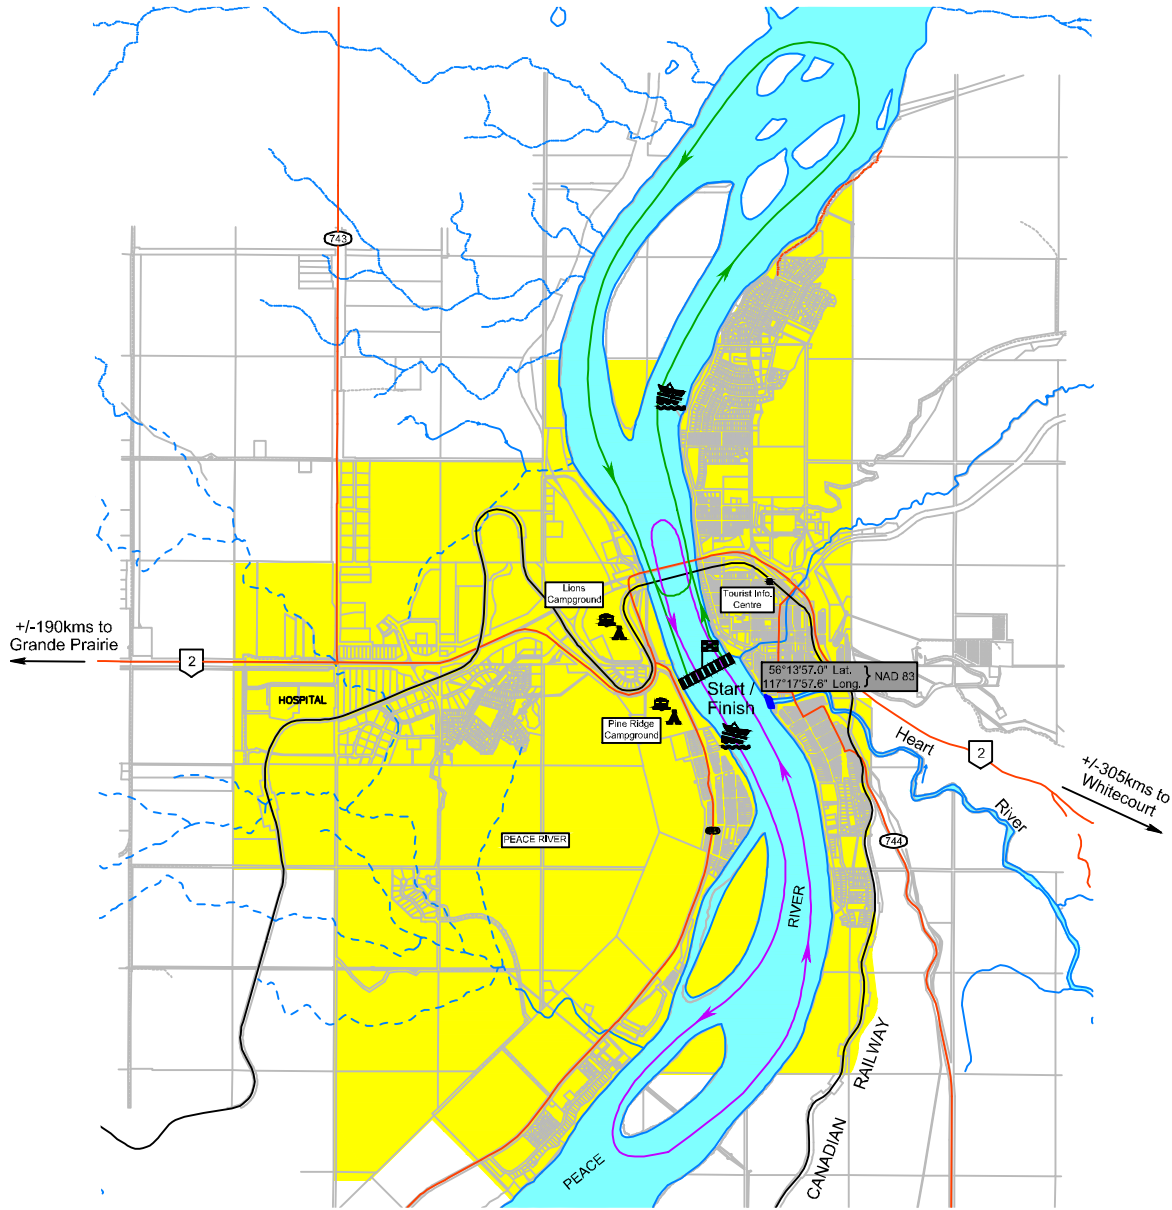

Sunday, July 19th - Peace River, AB

9:00am.

Peace River to Watino Bridge - 44 miles

2:00pm.

Watino Bridge to Peace River - 44 miles

Monday, July 20th

Day off Racing

Tuesday, July 21st - Fort St. John, BC

10:00am.

Peace Island Park to Pine (Happy Hr.) - 30 miles

2:00pm.

Pine (Happy Hr.) to Peace Island Park - 30 miles

Wednesday, July 22nd - Fort St. John, BC

10:00am.

Circuit Races on the Peace River 5 laps - 30 miles

Thursday, July 23rd

Day off Racing

Friday, July 24th

9:30am. - Whitecourt, AB

Whitecourt to Berland River (Pipeline Bridge) - 73 miles

2:30pm. - Whitecourt, AB

Berland River (Pipeline Bridge) to Whitecourt - 73 miles

Toll Free: 1-800-465-6233
www.altusgeomatics.com

OUTLAW EAGLE & TIDY TRUCKING 2015 WORLD JET BOAT MARATHON Peace River Circuit Races

July 18th, 2015 - 8:45am
North Peace - 5 Laps - 40 Miles 
July 18th, 2015 - 2:30pm
South Peace - 5 Laps - 40 Miles 