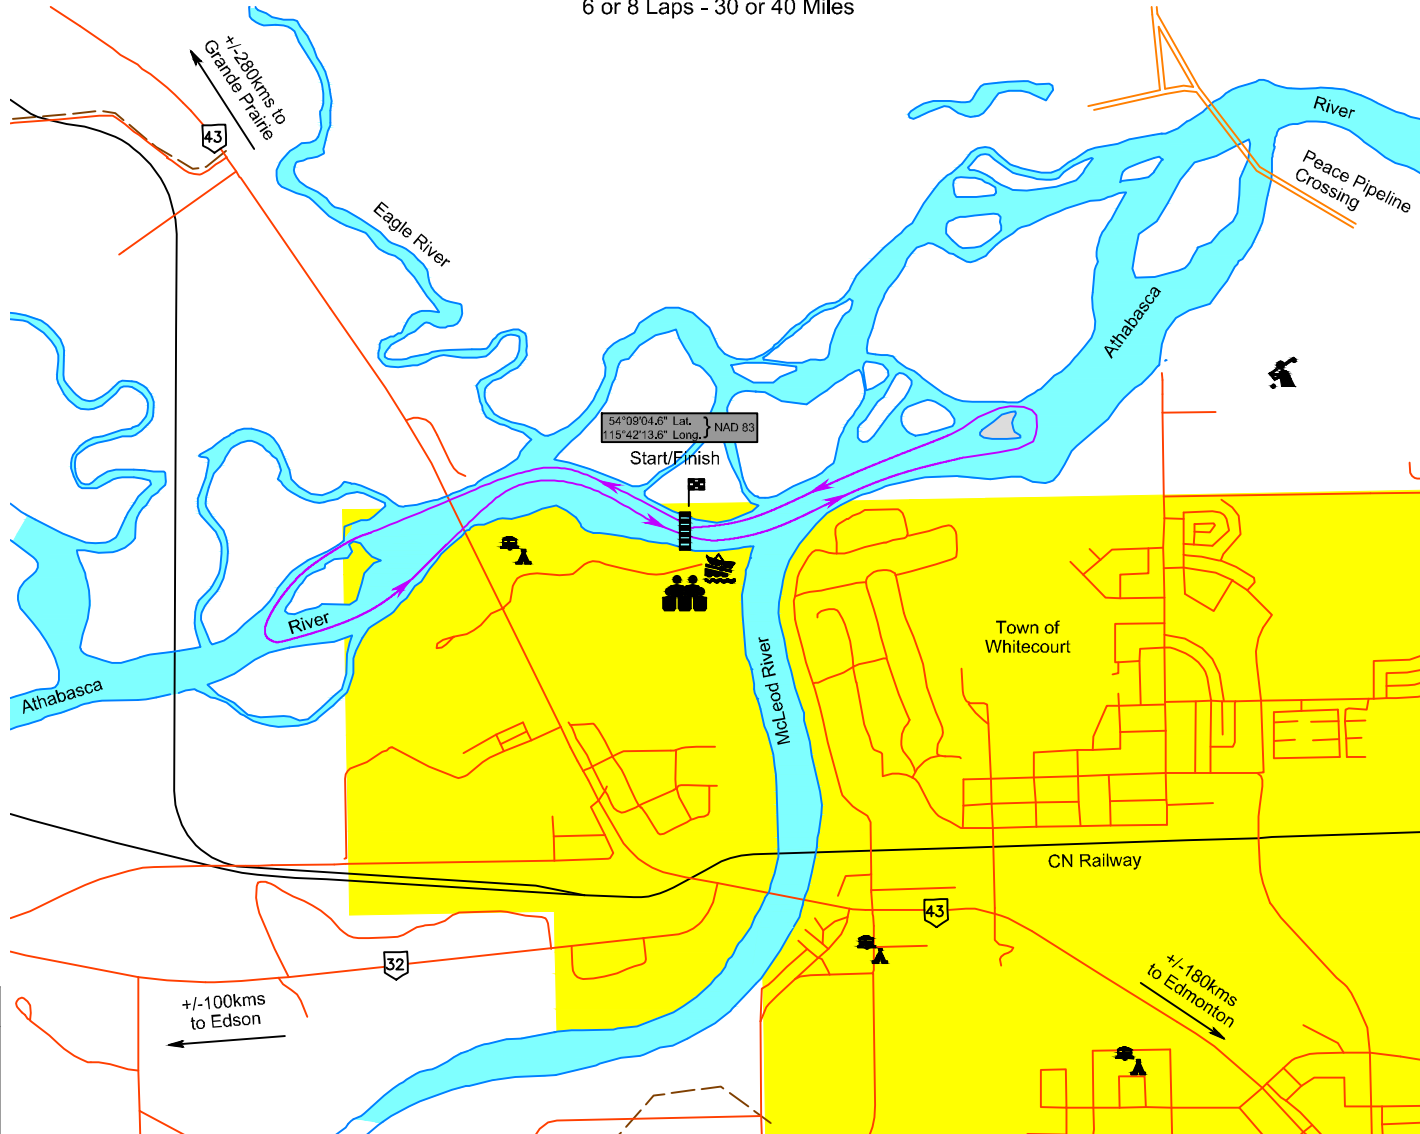

Thursday, July 23rd

Day off Racing

Friday, July 24th

9:30am. - Whitecourt, AB

Whitecourt to Berland River (Pipeline Bridge) - 73 miles

2:30pm. - Whitecourt, AB

Berland River (Pipeline Bridge) to Whitecourt - 73 miles

Toll Free: 1-800-465-6233
www.altusgeomatics.com

OUTLAW EAGLE & TIDY TRUCKING 2015 WORLD JET BOAT MARATHON Whitecourt to Berland River (Pipeline Bridge)

Friday, July 24th - Whitecourt, AB
9:30am. - Whitecourt, AB
Whitecourt to Berland River (Pipeline Bridge) - 73 miles
2:30pm. - Whitecourt, AB
Berland River (Pipeline Bridge) to Whitecourt - 73 miles

CONTACTS:
Brian McGregor 780-814-4433
Tim Greber 780-831-5240
Darren Weaver 780-618-8828
Trapper Wolsey 250-262-7411
Karey Crawford 780-778-1465

Legend

Boat Launch 

Toll Free: 1-800-465-6233
www.altusgeomatics.com

OUTLAW EAGLE & TIDY TRUCKING 2015 WORLD JET BOAT MARATHON

Whitecourt Circuit Races

July 25th, 2015 - 10:00am
6 or 8 Laps - 30 or 40 Miles

CONTACTS:
Brian McGregor 780-814-4433
Tim Greber 780-831-5240
Darren Weaver 780-618-8828
Trapper Wolsey 250-262-7411
Karey Crawford 780-778-1465